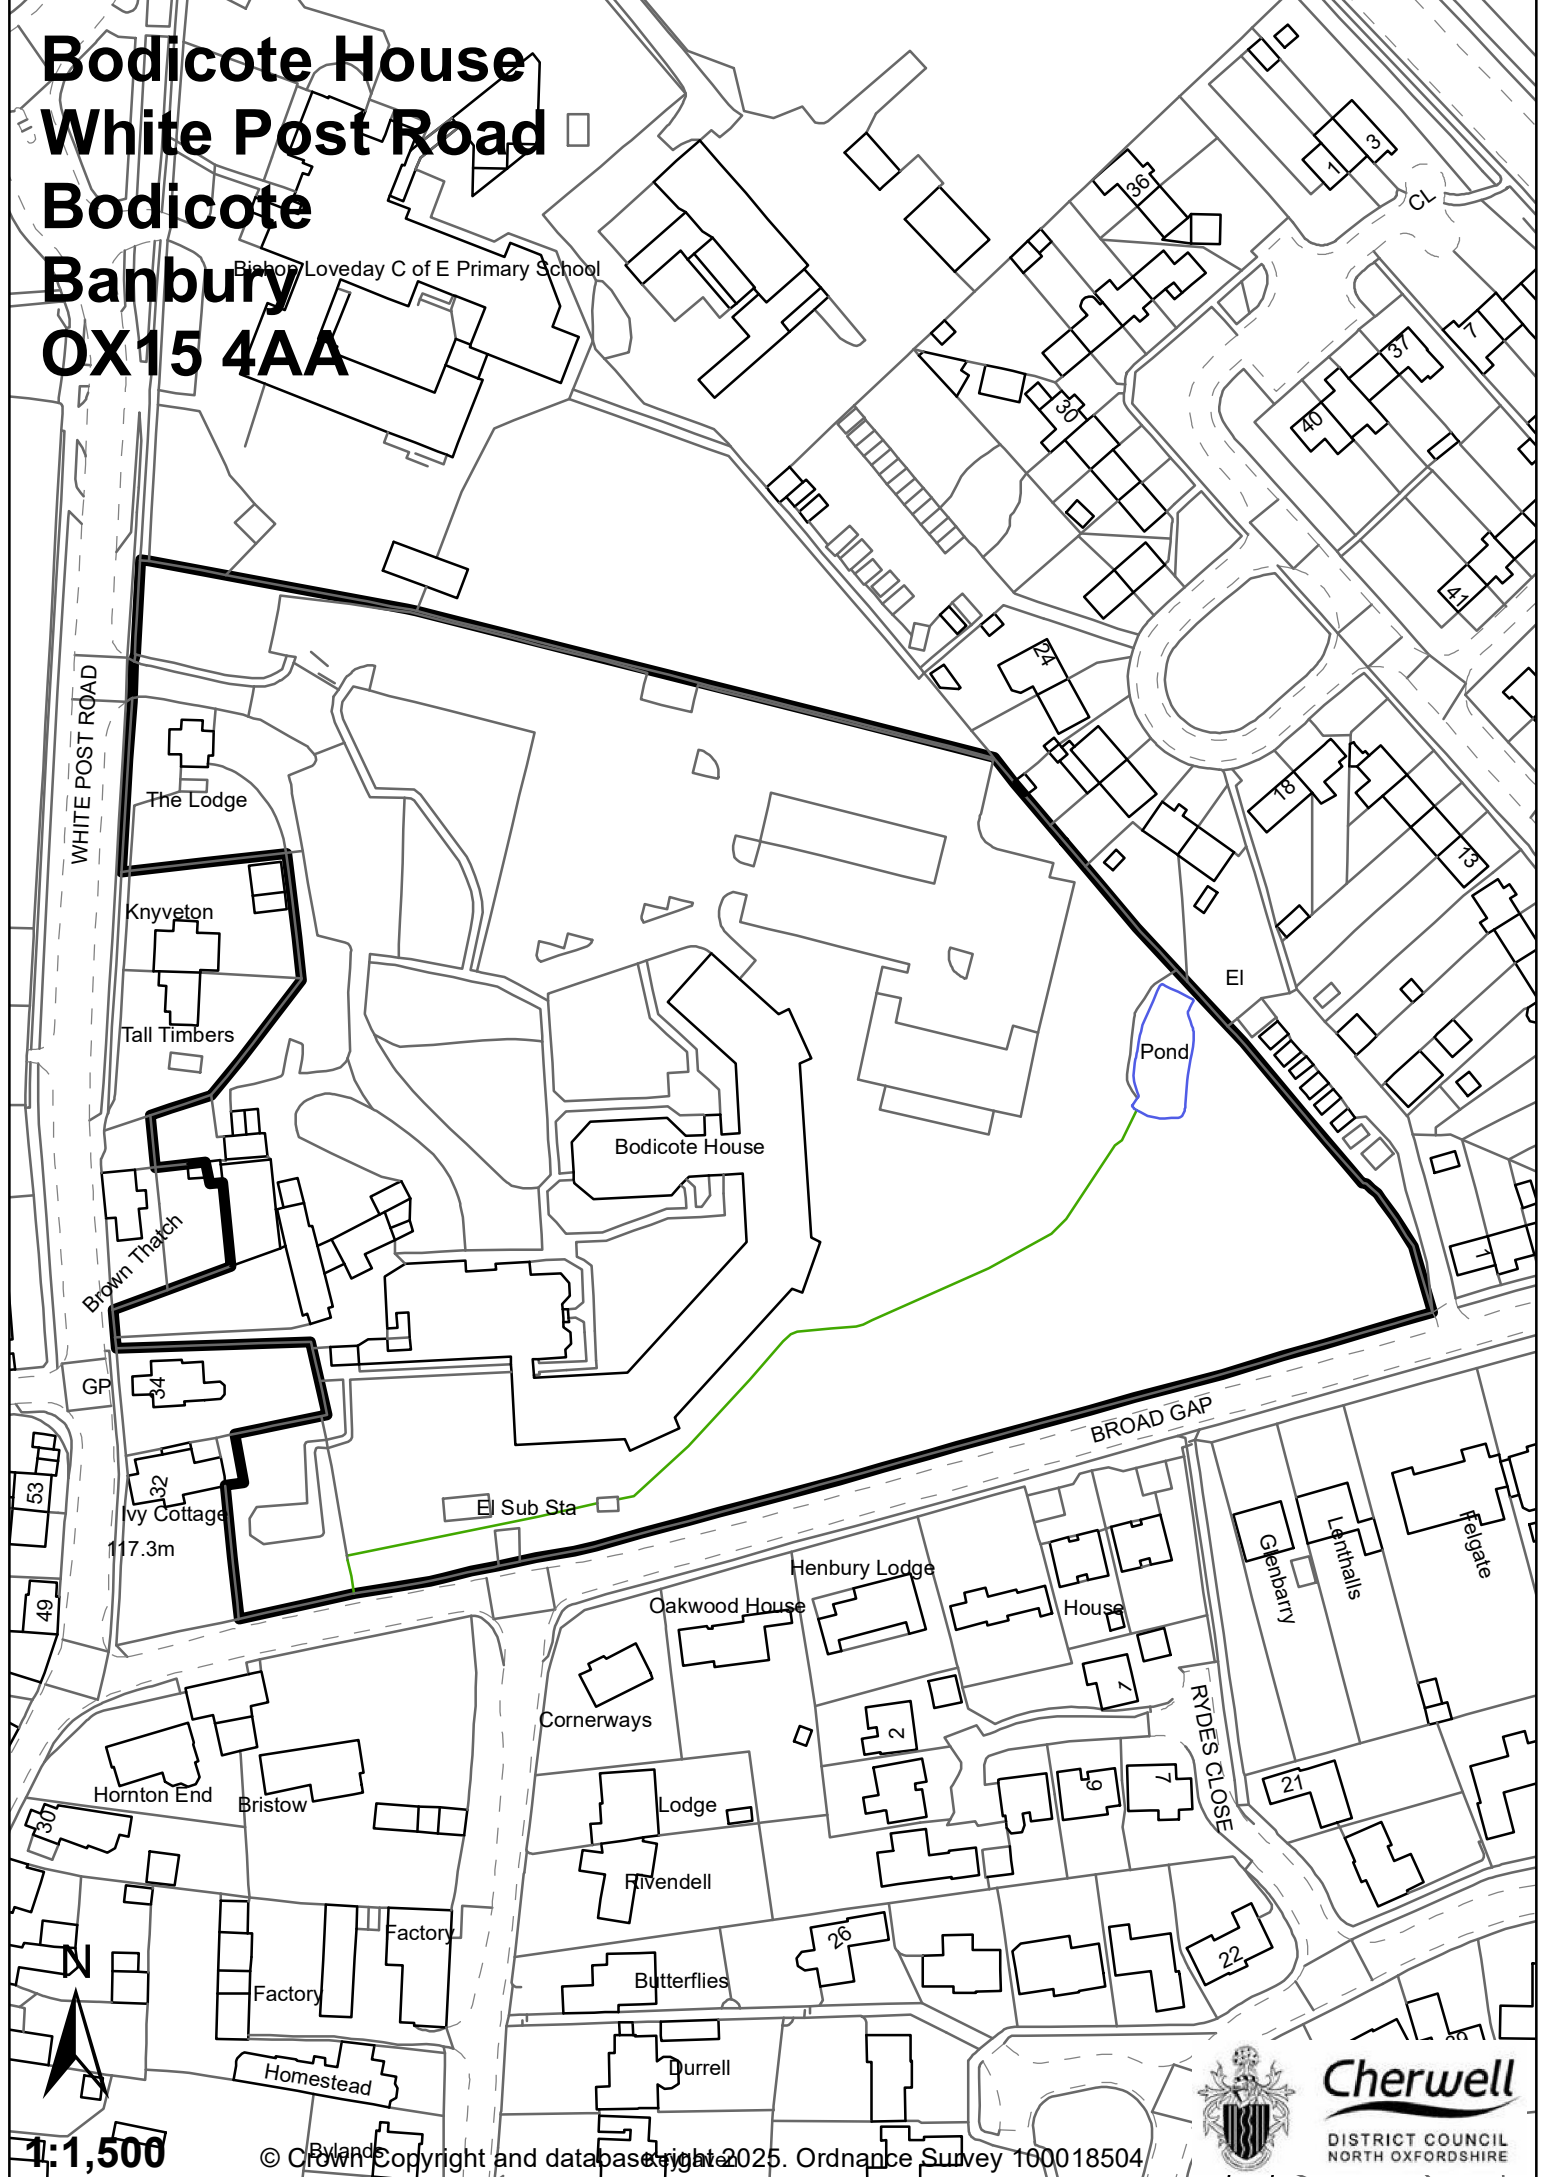

**Bodicote House**  
**White Post Road**  
**Bodicote**  
**Banbury**  
**OX15 4AA**

Bishop Loveday C of E Primary School

**1:1,500**

© Crown Copyright and database right 2025. Ordnance Survey 100018504

**Cherwell**  
DISTRICT COUNCIL  
NORTH OXFORDSHIRE